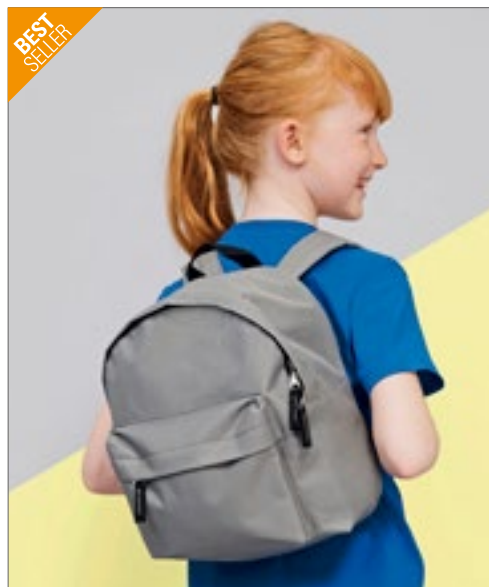

LB70101 | 70101 **Kids' Backpack Rider**

100% Polyester
12 x 25 x 30 cm

SOL'S Bags

APPLE GREEN	BLACK	CAMO	FRENCH NAVY
FUCHSIA	GRAPHITE	ORANGE	RED
ROYAL BLUE	SKY BLUE		

Gepolstertes Rückenteil | Verstellbare, gepolsterte und verstärkte Träger | Geräumiges Mittelfach mit Doppel-Reißverschluss | Polyester 600D | Lieferung ohne Inhalt/Deko

Farbe	Größen	1	ab 30	ab 300
Coloured	12 x 25 x 30 cm	11,78	10,07	9,54
Camo	12 x 25 x 30 cm	14,04	12,00	11,38