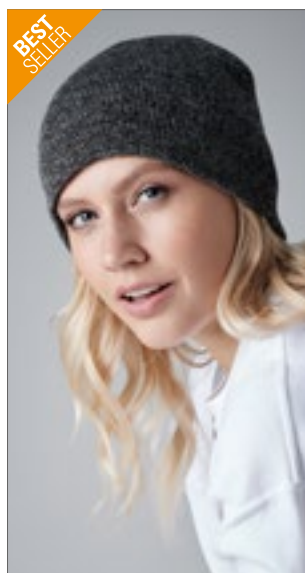

BEST SELLER

CB44 | B44 **Original Pull-On Beanie**

100% Polyacryl (Heather Grey: 55% Polyester / 45% Polyacryl)
One Size

Beechfield

ANTIQUE GREY	BLACK	BOTTLE GREEN
BRIGHT ROYAL	BURGUNDY	CLASSIC RED
FLUORESCENT ORANGE	FLUORESCENT YELLOW	FRENCH NAVY
FUCHSIA	GRAPHITE GREY	HEATHER GREY
KELLY GREEN	SKY BLUE	STONE
WHITE	YELLOW	

Weiches Polyacryl (Soft Touch) | Doppellager Strick | Schlupfstil

Farbe	Größen	1	ab 144	ab 1440
Solid Colours	One Size	3,59	3,31	3,02
Antique & Heather Colours	One Size	3,86	3,55	3,24