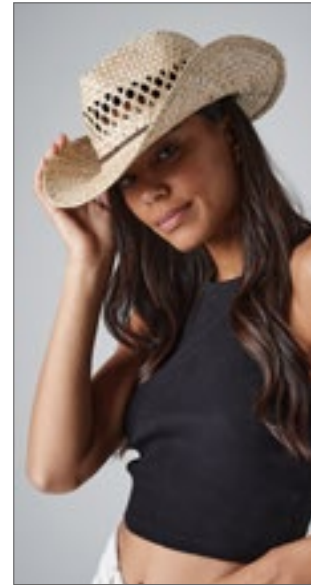

CB735 | B735 **Straw Cowboy Hat**
100% Stroh
One Size (57 cm)

NATURAL

100% natürliches Stroh | Handgemacht | Elastisches Schweißband - Einheitsgröße passt den Meisten | Drahtverstärkte Hutkrempe | Unisex-Style | Einheitsgröße passt meistens | Abreißbares Gewebe-Klebeetikett

Beechfield

Beechfield ORIGINAL HEADWEAR

Farbe	Größen	1	ab 200	ab 2000
Natural	One Size	5,43	4,52	4,24

Farbe	Größen	1	ab 100	ab 1000
Natural	M/L - XL/XXL	16,21	13,47	12,59

Farbe	Größen	1	ab 48	ab 480
Natural	One Size	14,52	13,30	12,23