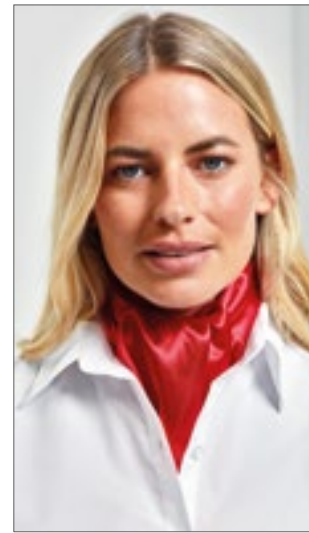

PREMIER

PWB30 | PR730 **Women's Business Scarf - Plain**

100% Polyester
140 x 25 cm

Premier Workwear

BLACK	BOTTLE (CA. P. 7729C)	BURGUNDY (CA. P. 7427C)
EMERALD (CA. P. 7741C)	FUCHSIA (CA. P. 1905C)	GOLD (CA. P. 7499C)
GREY (CA. P. 431C)	KHAKI (CA. P. 7500C)	MAGENTA (CA. P. 514C)
MIDBLUE (CA. P. 284C)	NAVY (CA. P. 533C)	ORANGE (CA. P. 137C)
PURPLE (CA. P. 5185C)	RED (CA. P. 200C)	ROYAL (CA. P. 283C)
SILVER (CA. P. 427C)	TURQUOISE (CA. P. 638C)	WHITE

Damen-Business-Schal aus Polyester | Einheitsgröße

Farbe	Größen	1	ab 100	ab 1000
Coloured	One Size	15,11	13,57	13,02

Farbe	Größen	1	ab 50	ab 500
Coloured	One Size	16,14	13,92	13,21

Farbe	Größen	1	ab 48	ab 480
Coloured	140 x 25 cm	18,21	16,78	16,14