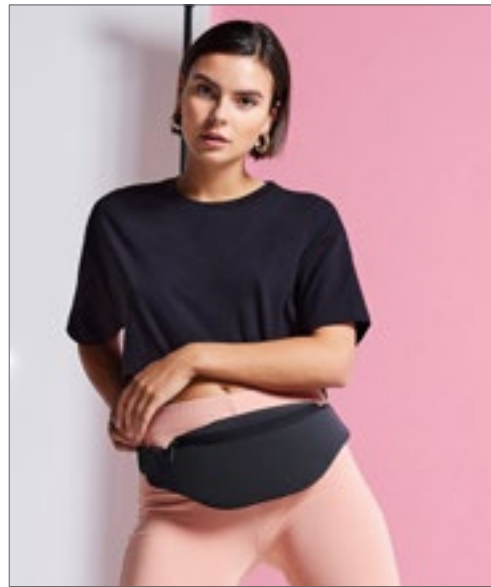

BG144 | BG144 **Studio Waistpack**

BagBase