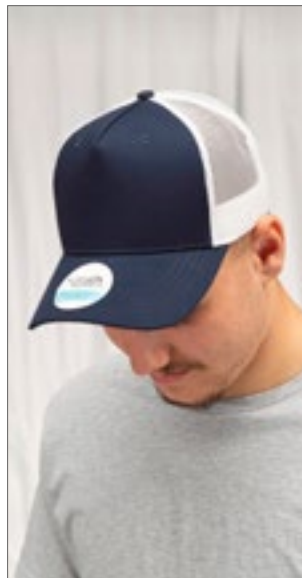

BW7020255 | 7020255 **5-Panel Trucker Cap Recycled**

100% Polyester
One Size

Brain Waves

BLACK/BLACK	BLACK/WHITE
NAVY/NAVY	NAVY/WHITE
RED/WHITE	WHITE/BLACK
WHITE/NAVY	WHITE/WHITE

100% recyceltes Polyester und 100% recyceltes Netz | Baumwoll-Optik | Klassisch-modische Passform | Verstärkte Frontpanels | Plastikverschluss zur Größenregulierung | Ziernähte und Luftlöcher Ton-in-Ton | Erhöhter Tragekomfort durch wattiertes Schweißband | Hochwertige Verarbeitung | Maße ca. 57,5 cm

Farbe	Größen	1	ab 96	ab 960
Coloured	One Size	18,40	15,57	14,45