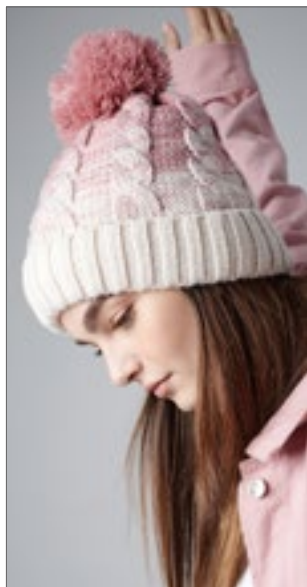

BEANIES, MÜTZEN & HÜTE (BOMMELMÜTZEN)

Beechfield
ORIGINAL HEADWEAR

CB459 | B459 **Omré Beanie**

Außen: 100% Polyacryl, Futter: 100% Polyester
One Size

Beechfield

BLACK/LIGHT GREY	DUSKY PINK/OFF WHITE
LAVENDER/FRENCH NAVY	TEAL/FRENCH NAVY

Abreißetikett für einfaches Rebranding | Design mit Umschlag für optimale Veredlung | Schweres Mehrfachgarn im Zopfmuster-Design | Gleichfarbiger Bommel

Farbe	Größen	1	ab 72	ab 720
Coloured	One Size	8,81	8,07	7,40