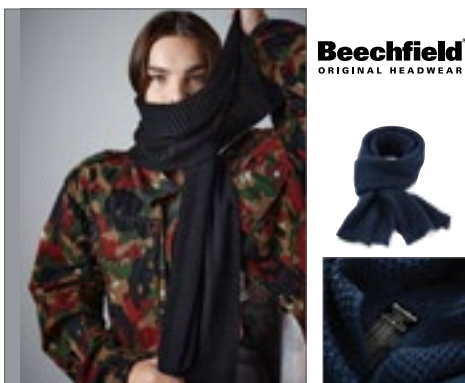

Beechfield
ORIGINAL HEADWEAR

CB424 Classic Waffle Knit Scarf

100% Polyacryl
175 x 28 cm

BLACK FRENCH NAVY

Weiches Polyacryl (Soft Touch) | Abreißbares Gewebe-Klebeetikett | Dicker Waffelmuster-Strick

Farbe	Größen	1	ab 72	ab 720
Coloured	175 x 28 cm	13,71	12,50	11,52