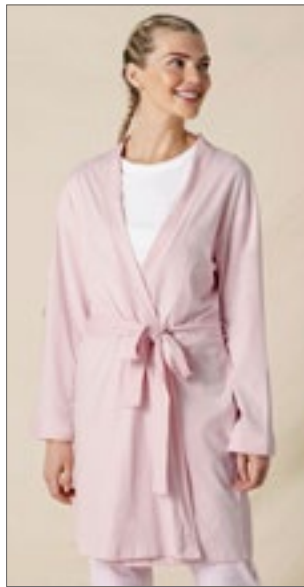

TOWEL CITY

TC50 | TC050 **Ladies' Robe**
100% Baumwolle (Heather Grey: 85% Baumwolle / 15% Viskose)
S (8/10), M (12/14), L (16/18), XL (20-22)
180 g/m² Towel City

BLACK **HEATHER GREY** **PINK**
WHITE

Knielanger Damen-Bademantel im Kimono-Stil | Single-Jersey | Gürtelschlaufen aus Hauptmaterial | Damen-Bademantel aus weichem, leichtem Baumwoll-Jersey | Von Feuer fernhalten