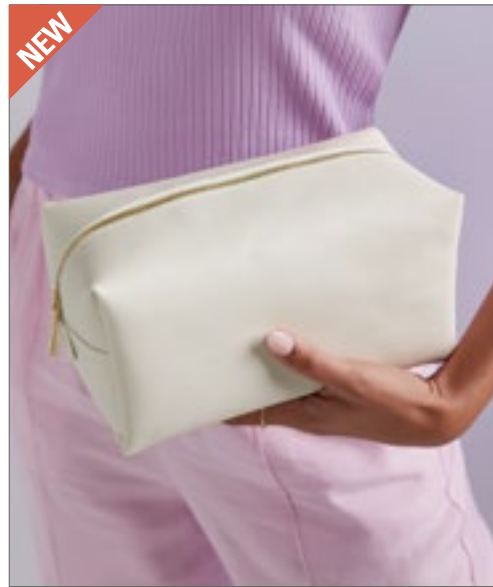

Farbe	Größen	1	ab 30	ab 300
Coloured	25 x 12 x 15 cm	18,90	17,26	15,87

NEW

BagBase®

BG749 | BG749 **Boutique Toiletry/ Accessory Case**

100% Polyurethan
M (23 x 11 x 11 cm), L (28 x 14 x 14 cm)

BagBase

BLACK OYSTER SOFT GREY