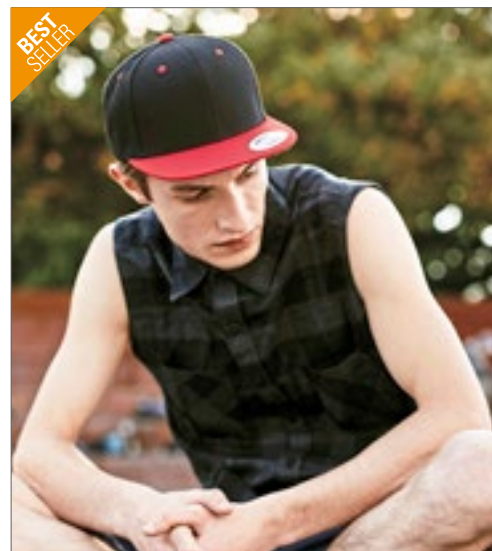

FX6089MT | 6089MT **Classic Snapback 2-Tone**

FLEXFIT
YUPOONG