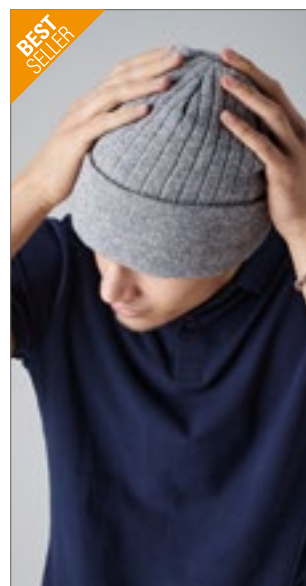

BEST SELLER

Beechfield
ORIGINAL HEADWEAR

CB447 | B447 **Thinsulate™ Beanie**

100% Polyacryl (Dark Graphite: 52% Polyacryl / 48% Polyester)

One Size

Beechfield

BLACK	BOTTLE GREEN	BRIGHT ROYAL
BURGUNDY	CLASSIC RED	DARK GRAPHITE
FRENCH NAVY	HEATHER GREY	

100% weiches Polyacryl (Soft Touch) | Thinsulate™ Futter | Nicht-gerippte Bündchen für einfaches Veredeln | Doppellagiger Strick

Farbe	Größen	1	ab 144	ab 1440
Solid Colours	One Size	6,38	5,83	5,36
Heather Grey	One Size	7,52	6,78	6,31