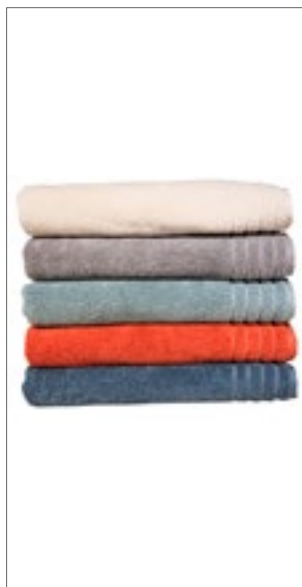

AR504 | AR504 **Organic Bath Towel**

100% Baumwolle
70 x 140 cm
600 g/m²

A&R

BLACK	FRENCH NAVY	GREEN
GREY	JEANS BLUE	ROSE
WALNUT	WHITE	

Weiches und saugfähiges Badetuch aus Bio-Baumwolle | Gewebt aus 100% Bio-Baumwolle | Bio-Baumwolle ist haut- und umweltfreundlich

Farbe	Größen	1	ab 16	ab 160
White	70 x 140 cm	51,34	44,01	42,77
Medium	70 x 140 cm	53,84	46,15	44,86
Dark	70 x 140 cm	56,60	48,53	47,17