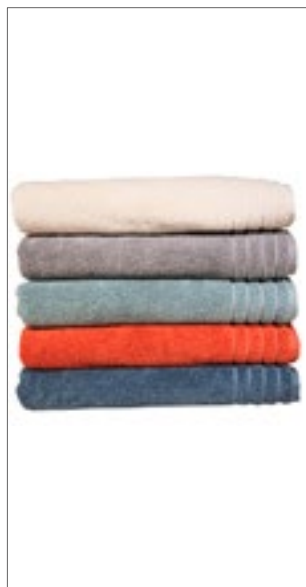

AR503 | AR503 **Organic Hand Towel**

100% Baumwolle
60 x 110 cm
600 g/m²

A&R

BLACK	FRENCH NAVY	GREEN
GREY	JEANS BLUE	ROSE
WALNUT	WHITE	

Weiches und saugfähiges Handtuch aus Bio-Baumwolle | Gewebt aus 100% Bio-Baumwolle | Bio-Baumwolle ist haut- und umweltfreundlich

Farbe	Größen	1	ab 24	ab 240
White	60 x 110 cm	34,63	29,68	28,87
Medium	60 x 110 cm	36,34	31,15	30,27
Dark	60 x 110 cm	38,44	32,94	32,03